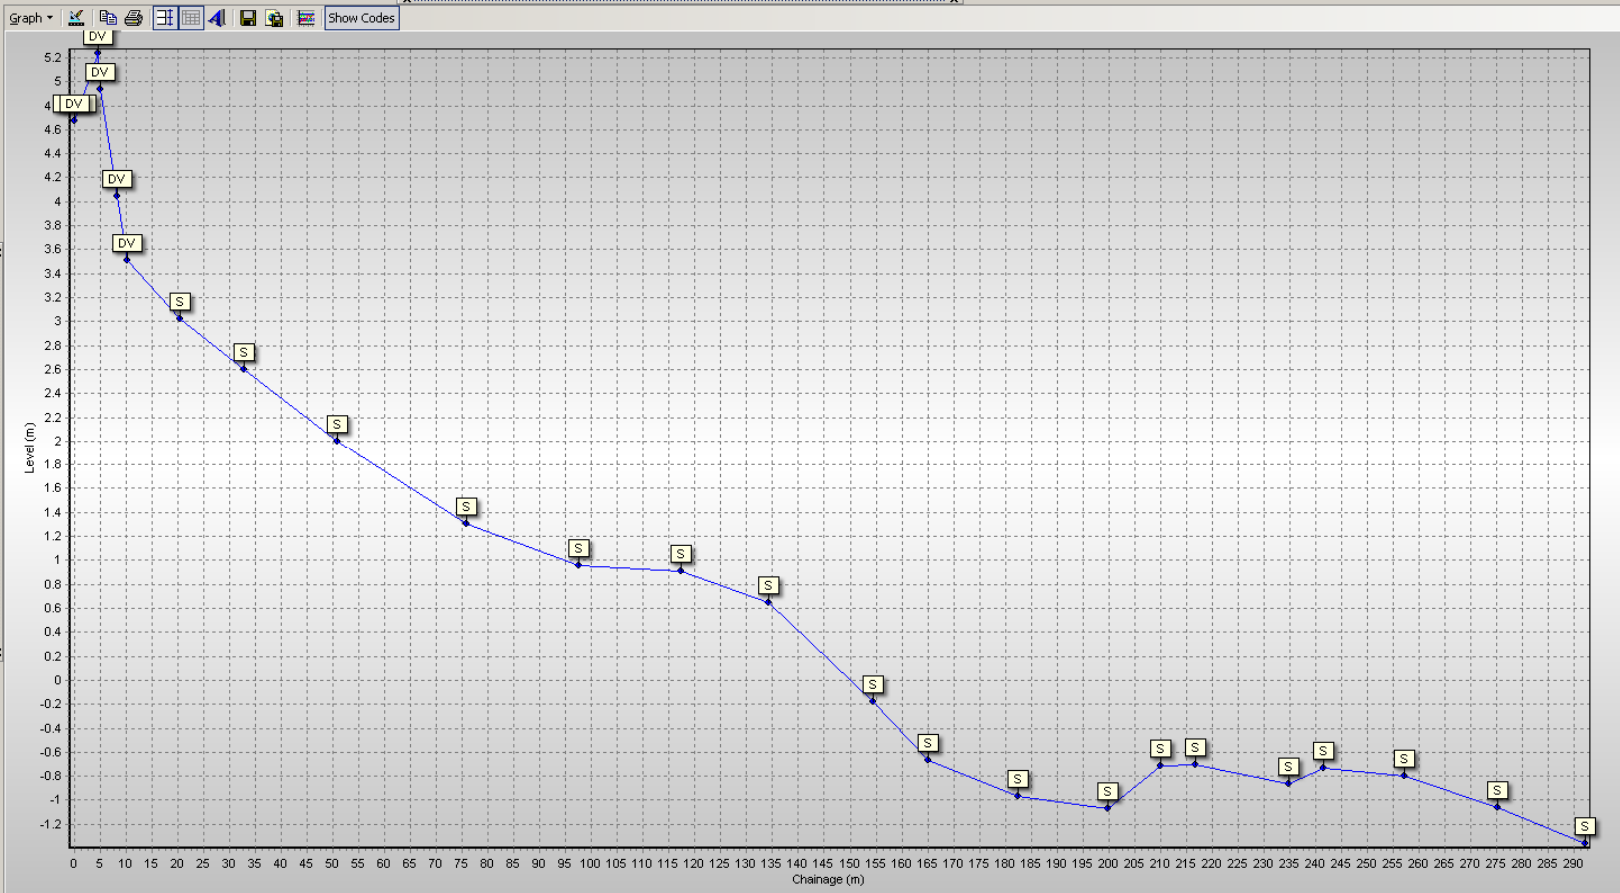

1aADC08 - 02/09/2009

Chainage	Level	Code
0.000	4.678	
0.046	4.678	DV
4.634	5.237	DV
4.976	4.935	DV
8.346	4.045	DV
10.125	3.514	DV
20.380	3.019	S
32.751	2.601	S
50.937	1.999	S
75.706	1.304	S
97.518	0.958	S
117.198	0.905	S
134.236	0.648	S
154.412	-0.176	S
165.097	-0.665	S
182.533	-0.967	S
199.828	-1.072	S
210.010	-0.714	S
216.889	-0.708	S
234.774	-0.863	S
241.529	-0.734	S
257.304	-0.798	S
275.142	-1.065	S
292.178	-1.362	S