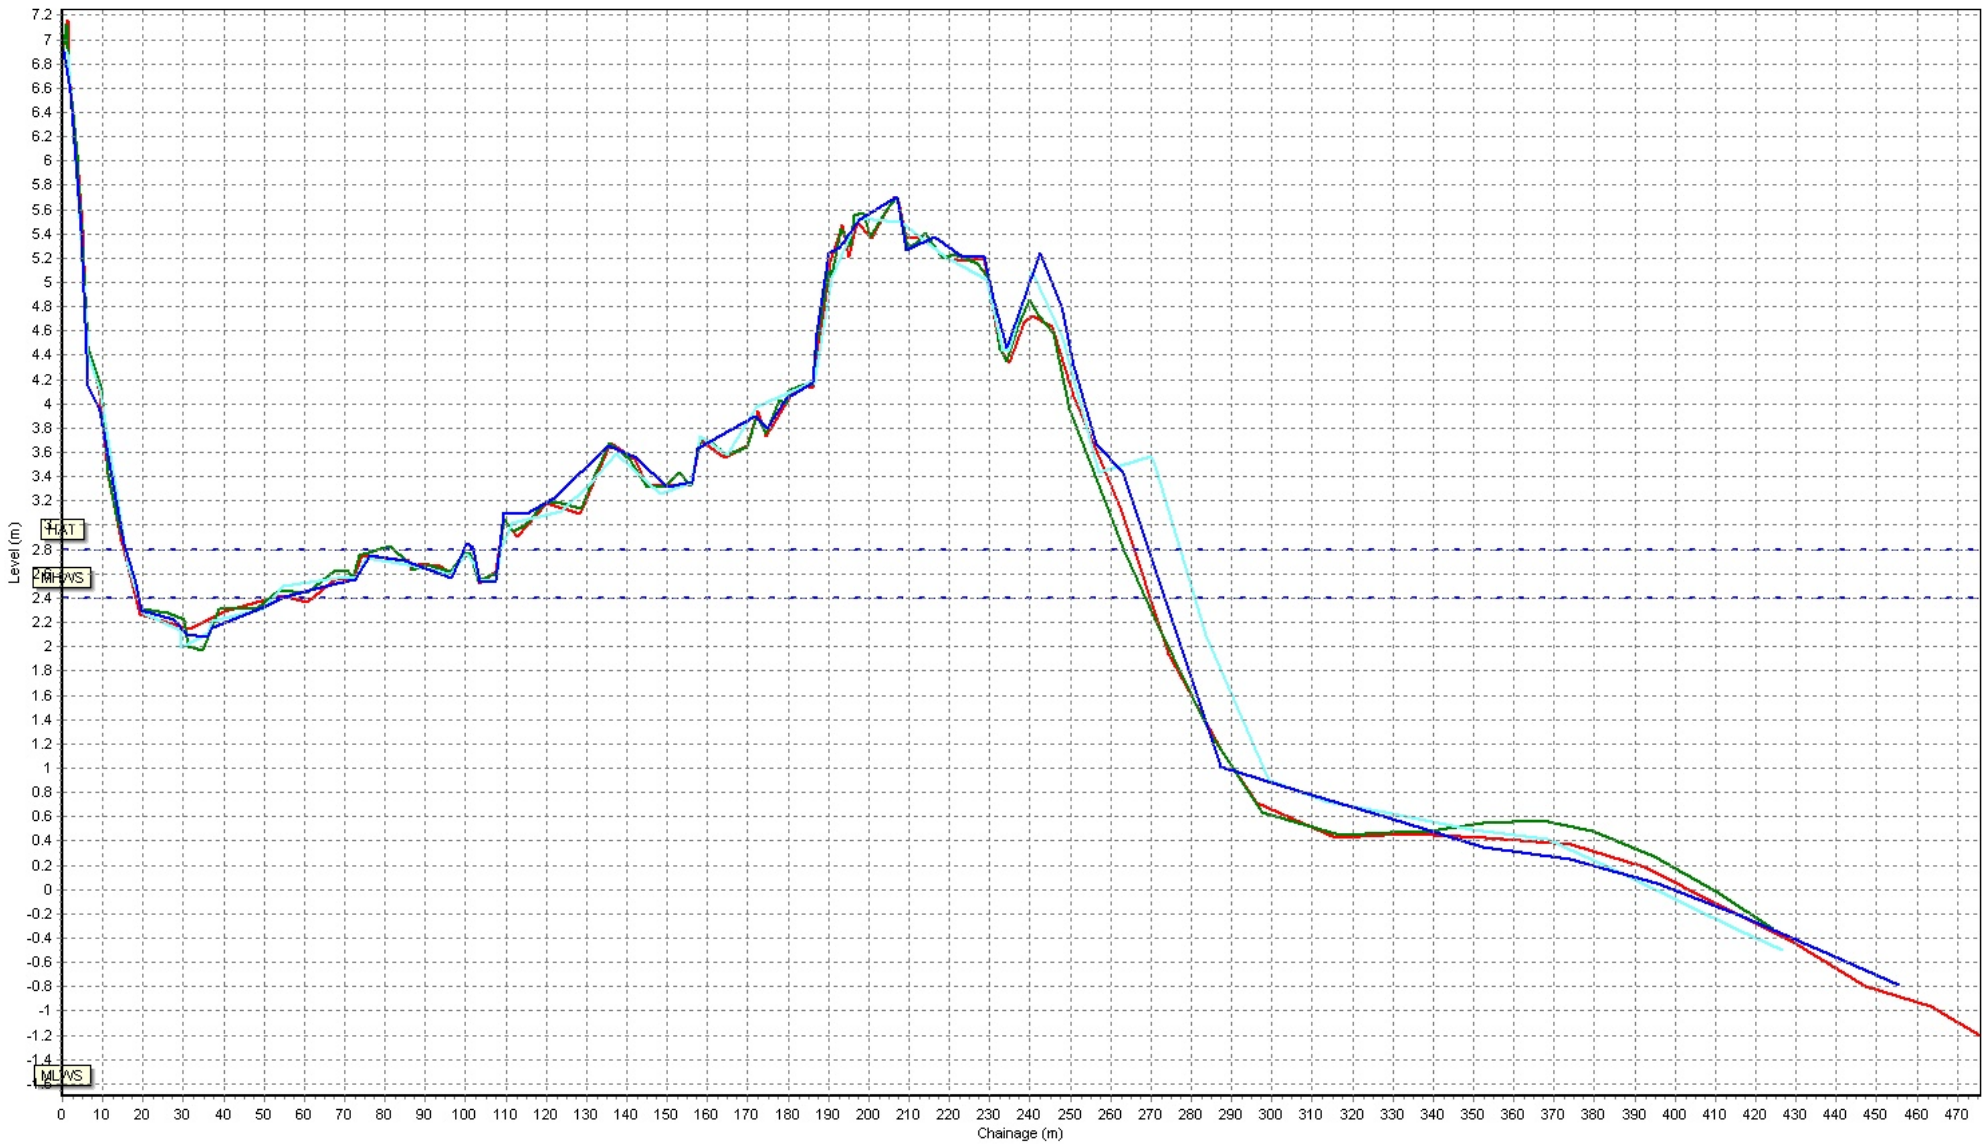

1aADC01 - 22/09/2009

1aADC02 - 22/09/2009

Chainage	Level	Code
0.000	4.308	
0.123	4.308	GR
4.403	4.602	DV
7.623	5.476	DV
11.716	6.064	DV
13.645	7.028	DV
18.017	8.633	DV
22.768	9.585	DV
26.538	10.601	DV
31.153	11.392	DV
32.493	11.374	DV
36.098	8.146	DV
38.475	6.763	D
42.597	5.419	D
51.145	3.558	D
58.678	2.946	S
75.566	1.930	S
97.019	1.426	S
118.223	0.986	S
139.136	0.626	S
160.592	0.292	S
181.423	0.005	S
199.278	-0.482	S
211.152	-0.716	S
224.954	-0.673	S

1aADC16A - 23/09/2009

1aADC16B - 23/09/2009

Chainage	Level	Code
0.000	4.130	
0.303	4.130	SM
3.887	4.181	GR
4.732	4.441	GR
9.585	5.160	GR
10.796	5.282	GR
11.870	4.928	GR
13.369	4.909	GR
18.460	5.612	GR
21.730	5.638	GR
23.245	5.614	GR
24.584	5.835	GR
30.699	6.249	GR
45.922	6.933	GR
65.149	7.741	GR
75.614	8.062	DV
79.813	7.939	CT
79.996	6.853	MS
81.903	5.622	MS
82.125	4.703	MS
84.071	4.187	M
84.535	2.952	CE
88.738	2.371	GS
96.901	1.822	R
100.618	2.285	R
100.801	1.816	R
102.992	2.063	R
103.097	1.710	R
114.484	1.314	S
125.408	0.898	S
135.820	0.630	R
145.532	0.269	S
154.520	0.357	R
157.986	0.699	R
164.119	0.664	R

1aADC17 - 23/09/2009

Chainage	Level	Code
0.000	6.959	
0.059	6.959	ZZ
2.089	6.959	GR
3.297	6.959	GR
4.139	6.691	X
8.457	7.142	DV
11.923	7.773	DV
12.777	8.127	DV
14.299	7.589	DV
16.153	7.170	DV
17.502	7.405	DV
17.855	7.767	DV
21.054	8.625	DV
22.268	8.287	DV
23.587	6.263	DV
24.767	5.876	DV
26.723	4.230	MS
26.854	3.223	CE
39.577	1.965	S
51.706	1.612	S
72.900	1.237	S
94.411	0.875	S
115.162	0.535	S
135.930	0.024	S
157.705	-0.357	S
179.877	-0.628	S

1aADC17A - 23/09/2009

Beach Profiles: 1aADC01

Beach Profiles: 1aADC01

Beach Profiles: 1aADC02

- 30/04/2008
- 21/10/2008
- 16/03/2009
- 22/09/2009

HAT

MHWS

MLWS