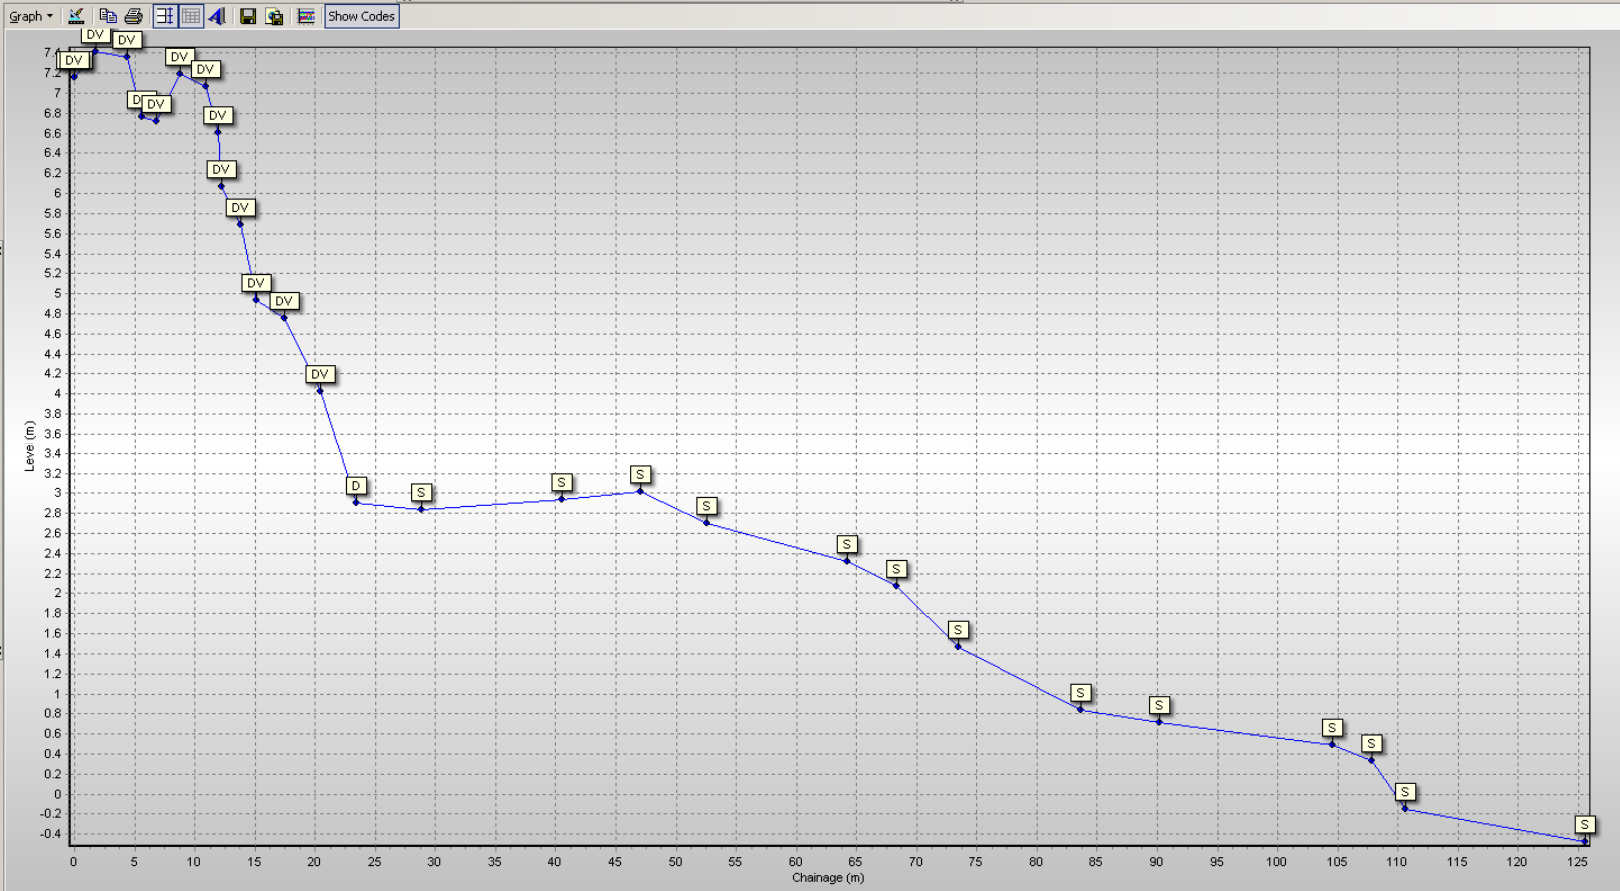

1aADC09 - 02/09/2009

Chainage	Level	Code
0.000	7.160	
0.043	7.160	DV
1.738	7.415	DV
4.361	7.358	DV
5.589	6.760	DV
6.822	6.717	DV
8.755	7.195	DV
10.910	7.072	DV
11.928	6.610	DV
12.186	6.065	DV
13.799	5.684	DV
15.161	4.931	DV
17.499	4.754	DV
20.440	4.031	DV
23.451	2.904	D
28.807	2.839	S
40.520	2.938	S
47.032	3.018	S
52.607	2.700	S
64.232	2.315	S
68.383	2.073	S
73.481	1.466	S
83.657	0.841	S
90.167	0.713	S
104.596	0.493	S
107.794	0.328	S
110.627	-0.152	S
125.576	-0.475	S