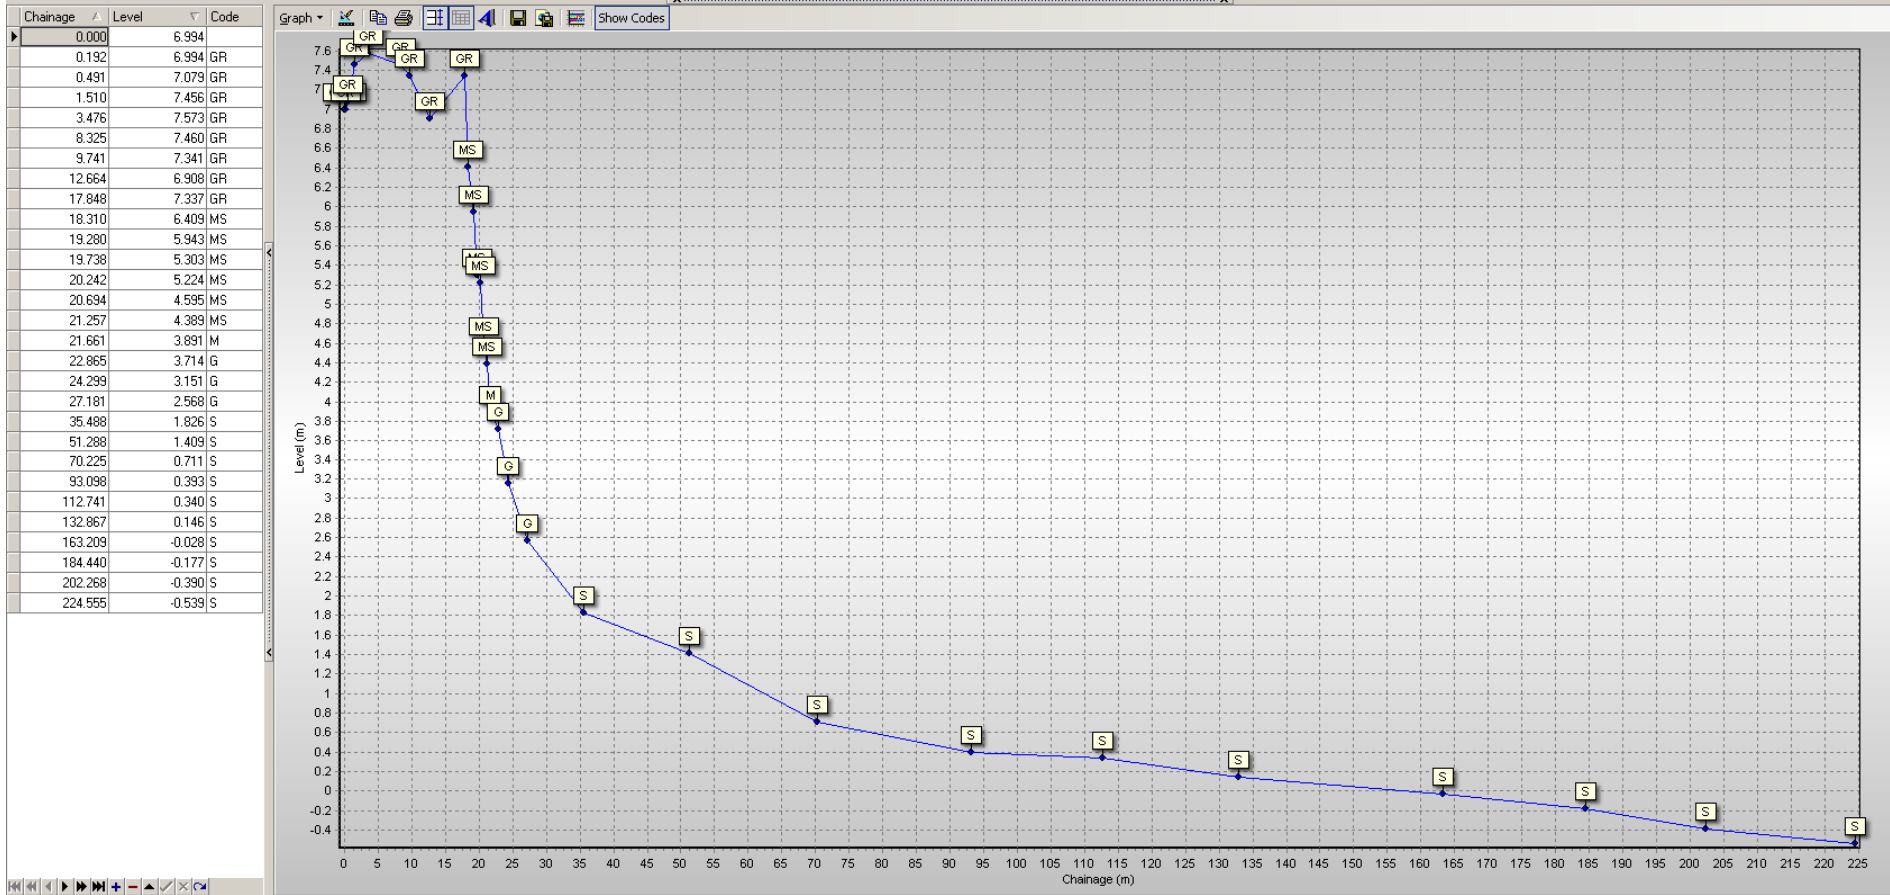

1aADC17A - 23/09/2009